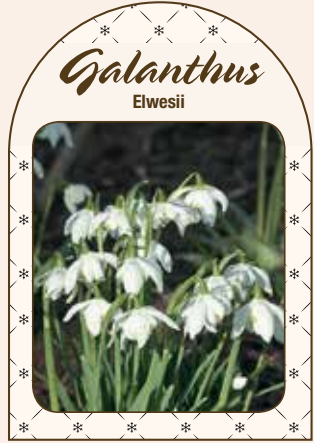

6 9 7 10 GALANTHUS