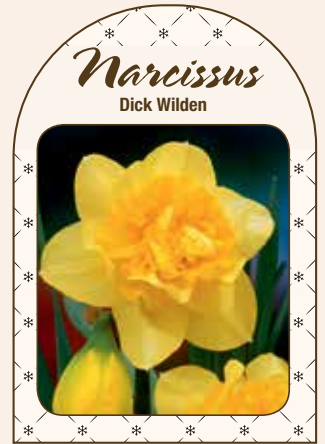

9 17 WHITE

9 17 BLUE

January - April

6 9 11 17 19 21 27

TETE A TETE

Narcissus

11 SAINT PATRICK'S DAY

11 DICK WILDEN

11 CANDY PRINCESS

11 DOUBLE SUNRICE

11 LOVE DAY

11 SAILORMANN

11 ICE FOLLIES

January - April

Narcissus
Carlton

11 21 27 19 27