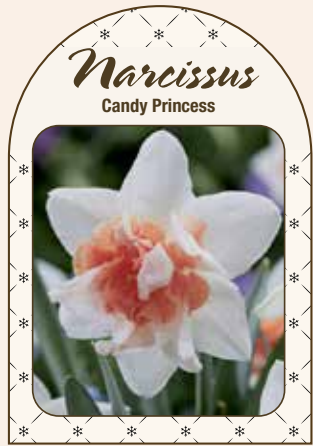

9 17 WHITE

9 17 BLUE

January - April

6 9 11 17 19 21 27

TETE A TETE

Narcissus

11 SAINT PATRICK'S DAY

11 DICK WILDEN

11 CANDY PRINCESS

11 DOUBLE SUNRICE

11 LOVE DAY

11 SAILORMANN

11 ICE FOLLIES

January - April

Narcissus
Carlton

11 21 27 19 27